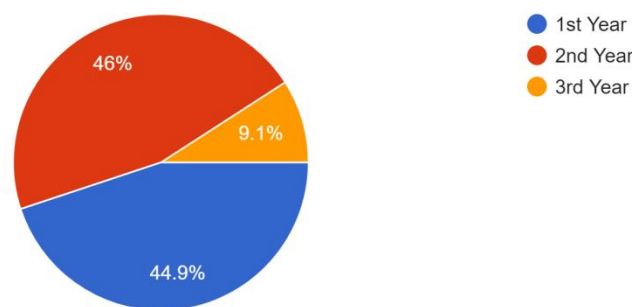

The following are the given questions and its response in graphical format.

Year of joining the college

187 responses

It is easy to see that the majority of the parents correspond to 2018 & 2019 Batches

Your child's year of Study in the college

187 responses

It is easy to see that the majority of the parents correspond to 1st year students.

Course studying in the college

187 responses

It is easy to see that the majority of the parents correspond to P.G students