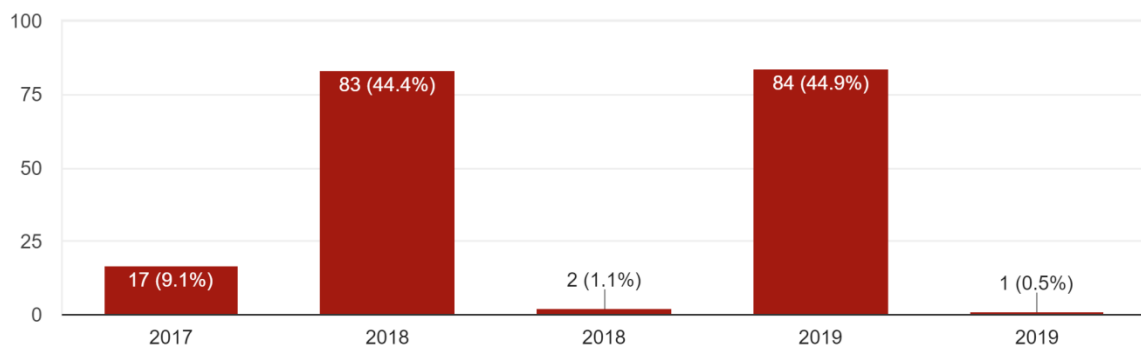

Mar Athanasius College (Autonomous), Kothamangalam

PTA Feedback 2019-20

The survey consisted of 13 questions regarding the various aspects including curriculum, infrastructure, etc. about the college. The respondents were to rate a specific item on a 5 level scale consisting of the levels “Strongly Agree”, “Agree”, “Neutral”, “Disagree”, “Strongly Disagree”. The survey received 189 responses.

The following are the given questions and its response in graphical format.

Year of joining the college

187 responses

It is easy to see that the majority of the parents correspond to 2018 & 2019 Batches

Your child's year of Study in the college

187 responses

It is easy to see that the majority of the parents correspond to 1st year students.

Course studying in the college

187 responses

It is easy to see that the majority of the parents correspond to P.G students