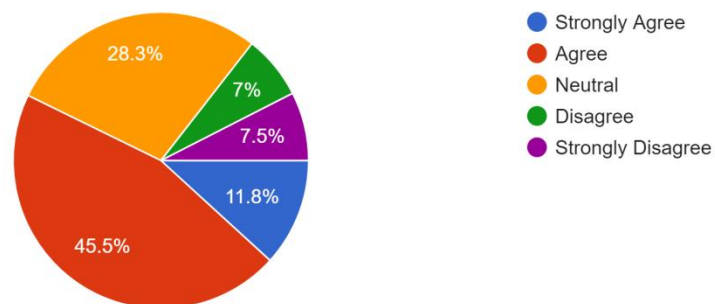

We can see that only around 57% voted favourably.

The college website is simple and informative

187 responses