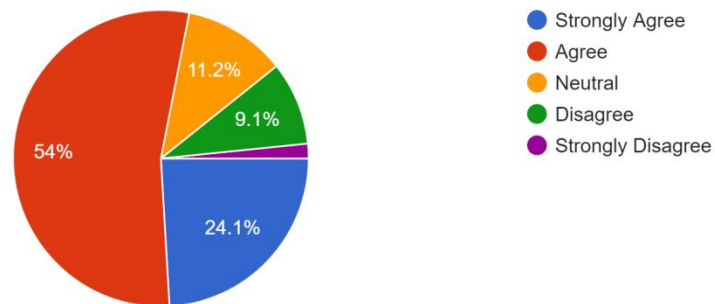

Teachers are competent and complete the syllabus on time.

187 responses

We can see that around 78% voted favourably.

Teachers are accessible to students and willing to offer help and guidance to students

187 responses