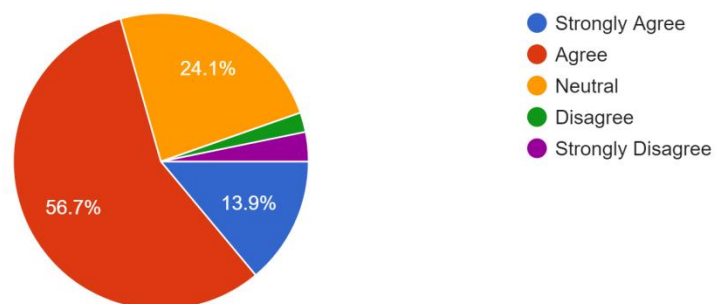

We can see that around 71% voted favourably.