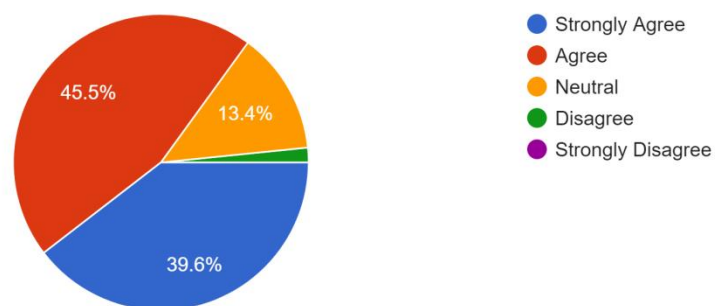

187 responses

We can see that around 64% voted that the syllabus and curriculum is sufficient.

Teachers are competent and complete the syllabus on time.

187 responses

We can see that around 78% voted favourably.

Teachers are accessible to students and willing to offer help and guidance to students

187 responses

We can see that around 85% voted favourably.

Academic ambience and discipline in the college is very good