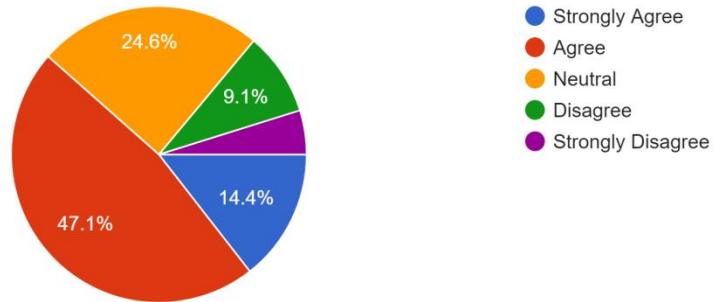

187 responses

We can see that only around 57% voted favourably.

The college website is simple and informative

187 responses

We can see that around 71% voted favourably.

I will recommend M A college to others
187 responses

We can see that only around 62% voted favourably.

I am happy to involve in activities in the department and the college.
187 responses