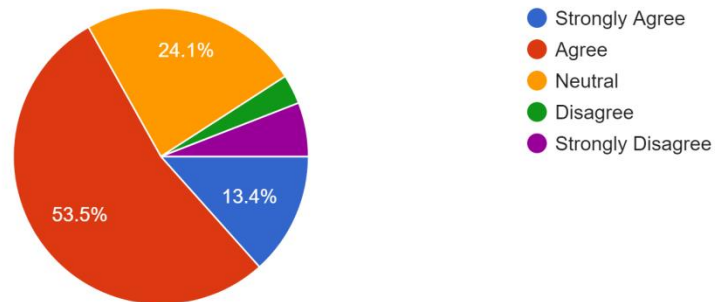

Administrative staff is co-operative and helpful

187 responses

We can see that only around 67% voted favourably.

The college provides opportunities for participating in co curricular and extracurricular activities

187 responses