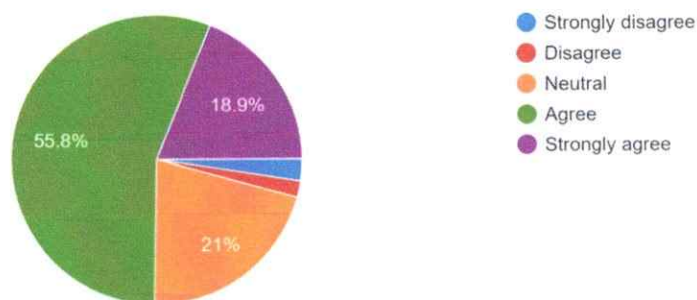

**MAR ATHANASIUS COLLEGE (AUTONOMOUS)
KOTHAMANGALAM**
87th Position in NIRF College Ranking 2023

Alumni's Curriculum Feedback 2022-23

Alumni's Curriculum Feedback Report 2022-23

The alumni curriculum feedback survey, conducted online, gathered responses from 331 alumni. The survey comprised eight questions covering various aspects of the curriculum of the college. Respondents were asked to rate specific items using a 5-level scale, with options ranging from "Poor" to "Excellent."

Below is a graphical representation of the student responses to each question.

The academic syllabus of the college significant and updated.

328 responses

The curriculum was helpful in achieving the current status/ employment/higher education/research